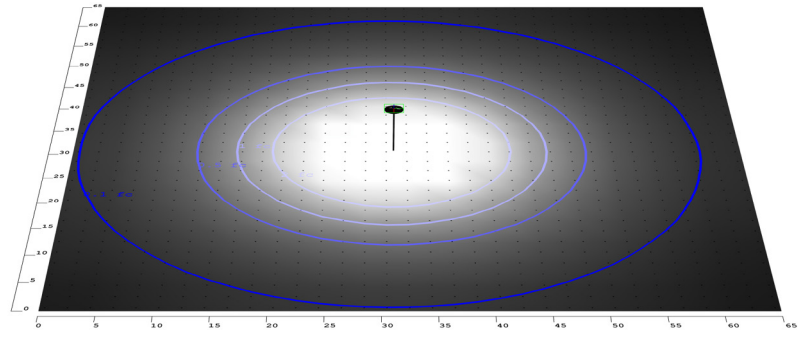

Area 65'x 65' Mounting Height: 9'

Other Views:

Side View

Top View

Bottom View

Performance Table: GPH-12-40W-MCTP-GY

MODEL NO.	Wattage	Voltage	Lumens	Color Temp.	BUG Rating	LPW
GPH-12-40W-MCTP-GY	12W 20W 30W 40W	120-277V	1200LM 2000LM 3000LM 4000LM	3000K 4000K 5000K	B1-U3-G1	100