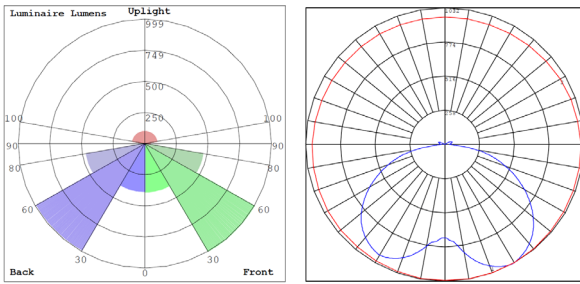

Photometrics: GPH-12-40W-MCTP-GY

BUG Rating: B1-U3-G1