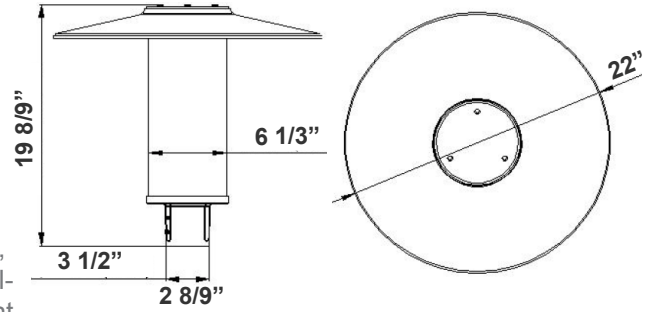

19 8/9"(H) x 22"(D)

GPH is a classic led post-top light for illuminating yards, parks, parking areas, and other public outdoor spaces. It is well-shielded and delivers clear white light, creating a pleasant ambiance while enabling good energy savings. Symmetrical light distribution is designed for area lighting. It is made of high-quality, durable materials and can be directly mounted on a Ø 60 mm & Ø 76 mm post. A glare shield is an accessory that makes light-dark sky friendly, no upward light.

Area 65'x 65' Mounting Height: 9'

Other Views:

Side View

Top View

Bottom View

Performance Table: GPH-12-40W-MCTP-GY

MODEL NO.	Wattage	Voltage	Lumens	Color Temp.	BUG Rating	LPW
GPH-12-40W-MCTP-GY	12W 20W 30W 40W	120-277V	1200LM 2000LM 3000LM 4000LM	3000K 4000K 5000K	B1-U3-G1	100